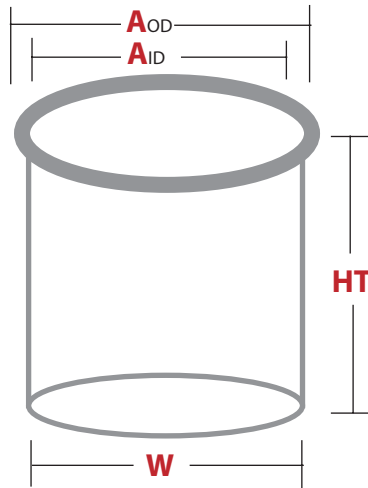

METAL MESH BASKET - Metal mesh baskets are powder coated and have 1/4" square holes. Please allow 4-6 weeks for delivery.

STAINLESS STEEL BASKET - Stainless steel baskets are available and have 3/16" round holes. Please allow 1-2 weeks for delivery.

SPECIAL BASKET QUOTE FORM

A_{OD} _____
A_{ID} _____
B_{OD} _____
B_{ID} _____
HT₁ _____
HT₂ _____
W _____

A_{OD} _____
A_{ID} _____
HT _____
W _____

A_{OD} _____
A_{ID} _____
HT _____
W _____

OD = Outside Dimension ID = Inside Dimension