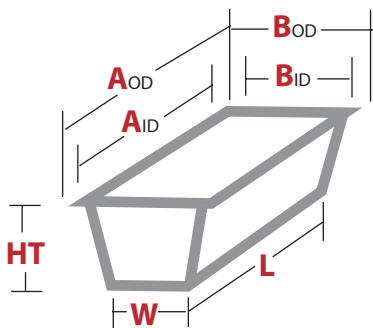

METAL MESH BASKET - Metal mesh baskets are powder coated and have 1/4" square holes. Please allow 4-6 weeks for delivery.

STAINLESS STEEL BASKET - Stainless steel baskets are available and have 3/16" round holes. Please allow 1-2 weeks for delivery.

SPECIAL BASKET QUOTE FORM

A_{OD} _____
A_{ID} _____
B_{OD} _____
B_{ID} _____
HT₁ _____
HT₂ _____
W _____

A_{OD} _____
A_{ID} _____
HT _____
W _____

A_{OD} _____
A_{ID} _____
HT _____
W _____

OD = Outside Dimension ID = Inside Dimension

A_{OD} _____
A_{ID} _____
B_{OD} _____
B_{ID} _____
HT _____
L _____
W _____

A_{OD} _____
A_{ID} _____
B_{OD} _____
B_{ID} _____
HT _____
L _____
W _____

**PLEASE NOTE
TO PROVIDE YOU WITH
A QUOTE IN A TIMELY
MANNER, GIVE AS MANY
ACCURATE DIMENSIONS
AS POSSIBLE.**