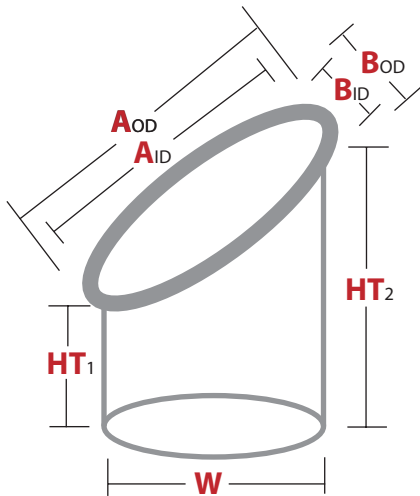

METAL MESH BASKET - Metal mesh baskets are powder coated and have 1/4" square holes. Please allow 4-6 weeks for delivery.

STAINLESS STEEL BASKET - Stainless steel baskets are available and have 3/16" round holes. Please allow 1-2 weeks for delivery.

SPECIAL BASKET QUOTE FORM

A_{OD} _____
A_{ID} _____
B_{OD} _____
B_{ID} _____
HT₁ _____
HT₂ _____
W _____

A_{OD} _____
A_{ID} _____
HT _____
W _____

A_{OD} _____
A_{ID} _____
HT _____
W _____

OD = Outside Dimension ID = Inside Dimension