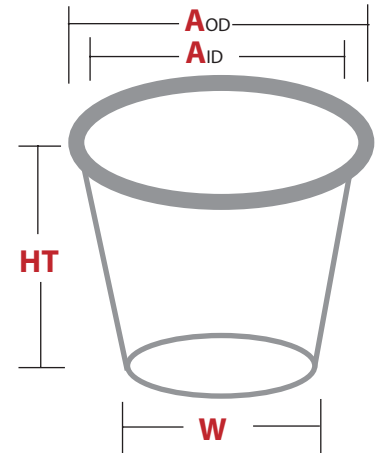

METAL MESH BASKET - Metal mesh baskets are powder coated and have 1/4" square holes. Please allow 4-6 weeks for delivery.

STAINLESS STEEL BASKET - Stainless steel baskets are available and have 3/16" round holes. Please allow 1-2 weeks for delivery.

SPECIAL BASKET QUOTE FORM

A_{OD} _____
A_{ID} _____
B_{OD} _____
B_{ID} _____
HT₁ _____
HT₂ _____
W _____

A_{OD} _____
A_{ID} _____
HT _____
W _____

A_{OD} _____
A_{ID} _____
HT _____
W _____

OD = Outside Dimension ID = Inside Dimension